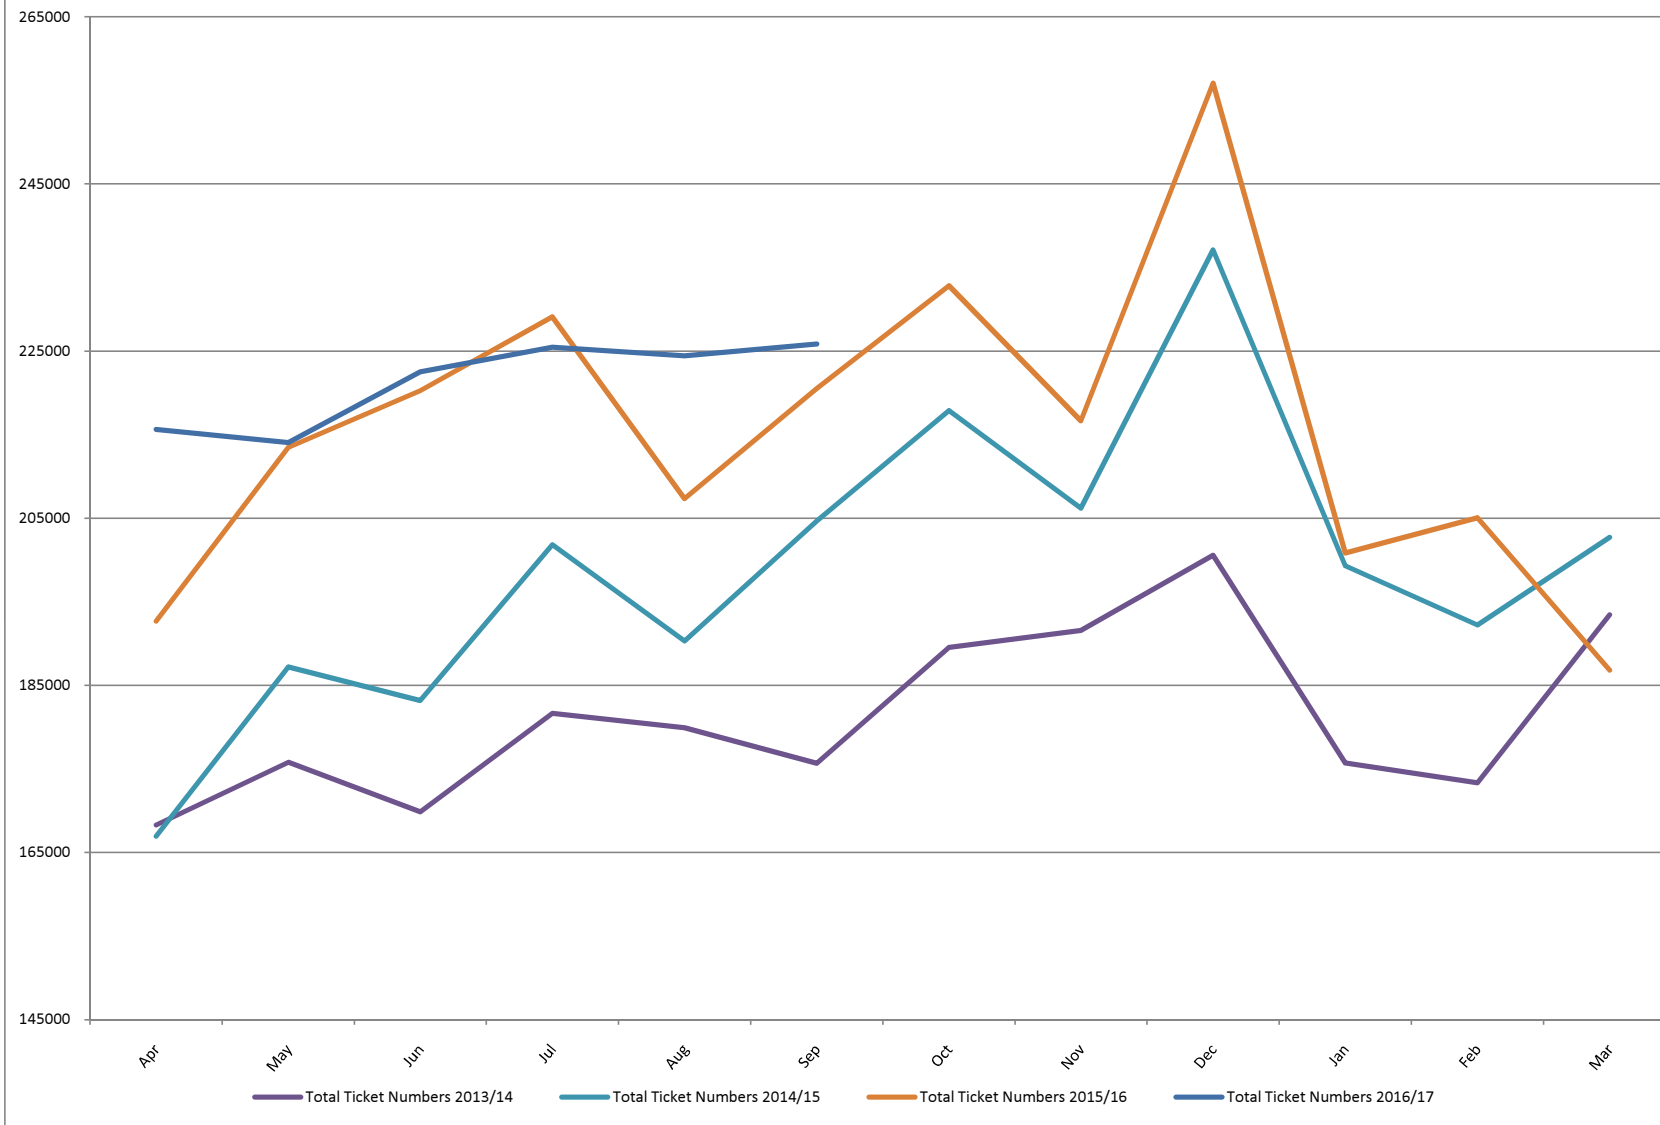

### Total Summary Daily Ticket Numbers 2013/14 - 2016/17

The volume of tickets issued up to and including the end of period 6 was 46k higher than for the same period in 2015/16.